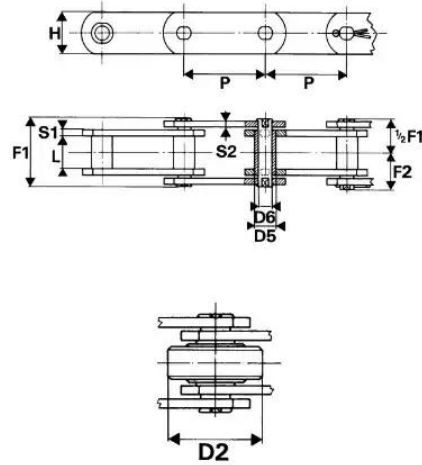

# Chaine de manutention lourde BS, BSC040C0635

**CMW**

## Description

---

Chaine de manutention lourde BS, BSC040C0635